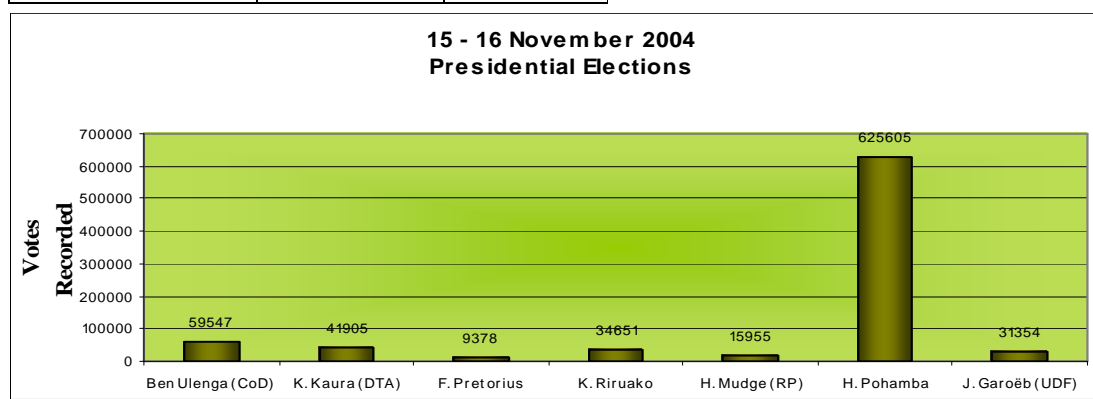

(c) 15 - 16 November 2004 - PRESIDENTIAL ELECTIONS

Registered voters 977 742
Total Rejected 14 770
Total valid votes 818 395
Total votes cast 833 165

CANDIDATE	Votes recorded	Percentage
Ben Ulenga (CoD)	59 547	7.28%
K. Kaura (DTA)	41 905	5.12%
F. Pretorius (MAG)	9 378	1.15%
K. Riruako (NUDO)	34 651	4.23%
H. Mudge (RP)	15 955	1.95%
H. Pohamba (SWAPO)	625 605	76.44%
J. Garoëb (UDF)	31 354	3.83%