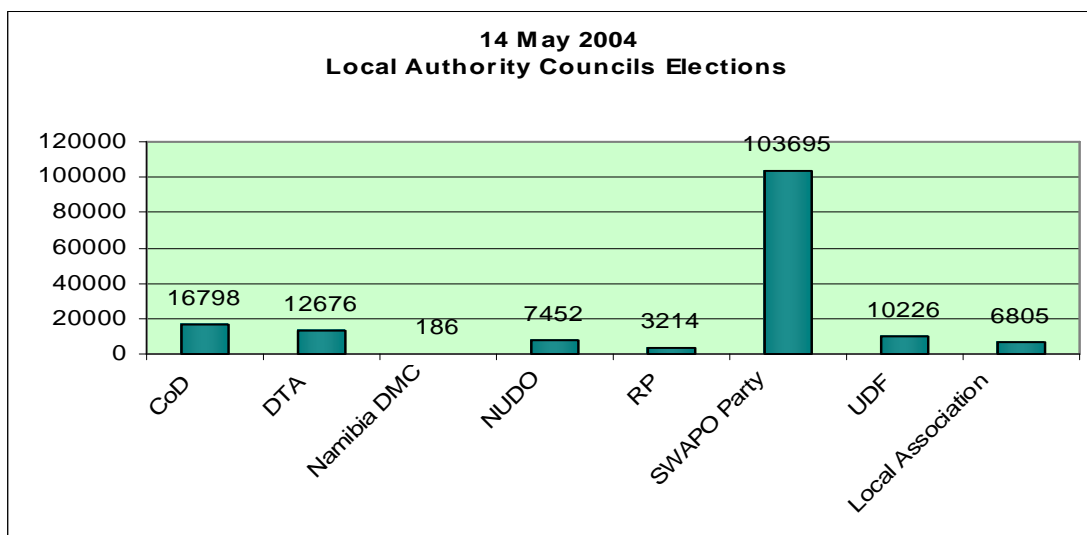

2004 National (LA, RC, P, NA) Elections Result Summary

(a) 14 May 2004 – Analysis of Results, Local Authority Councils Elections

Total No. of Registered voters: 359 152
 Total rejected 2 346
 Total votes cast: 163 398
 Total valid votes: 161 052

Political Party	Totals	Percentage	Total Number of Councilors in Local Authorities won
CoD	16 798	10.4%	34
DTA	12 676	7.9%	32
Namibia DMC	186	0.1%	2
NUDO	7 452	4.6%	9
RP	3 214	2.0%	7
SWAPO Party	103 695	64.4%	173
UDF	10 226	6.3%	26
Local Associations	6 805	4.2%	7
TOTAL			290