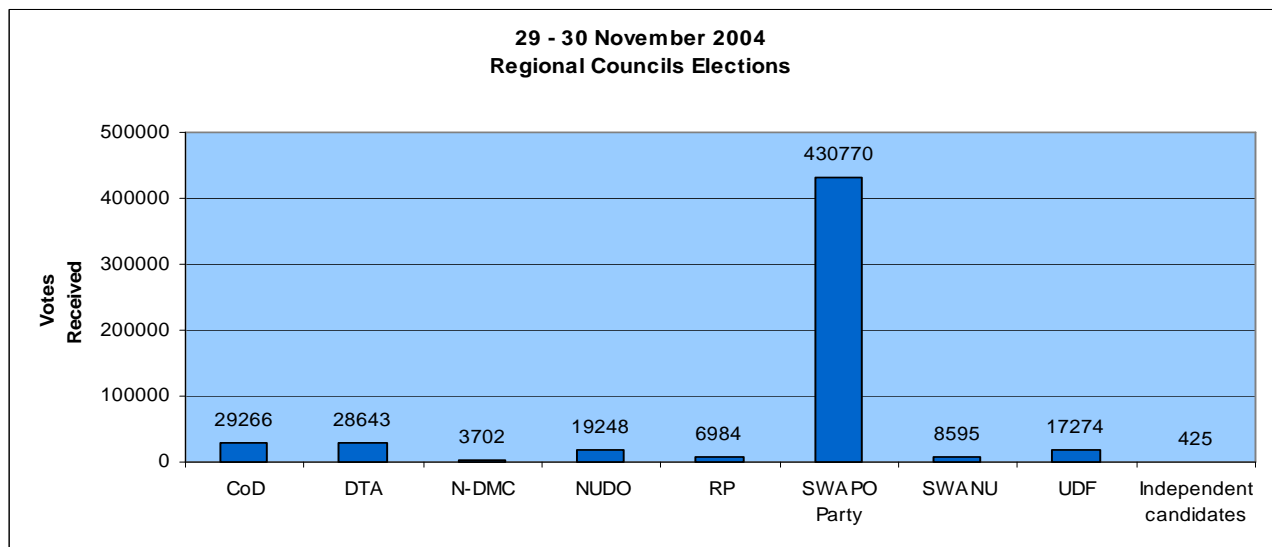

Registered voters in contested Constituencies: 952 308
Total valid votes: 544 907
Total votes cast: 547 756
Total Rejected Votes: 2 849

Political Party / Independent Candidates	Votes Received	No. Seats or Constituencies Won
CoD	29 266	0
DTA	28 643	2
N-DMC	3 702	0
NUDO	19 248	3
RP	6 984	0
SWAPO Party	430 770	97
SWANU	8 595	1
UDF	17 274	4
Independent candidates	425	0

Uncontested Constituencies	
Eengodi	SWAPO Party
Otamanzi	SWAPO Party
Anamulenge	SWAPO Party
Omundaungilo	SWAPO Party
Oranjemund	SWAPO Party